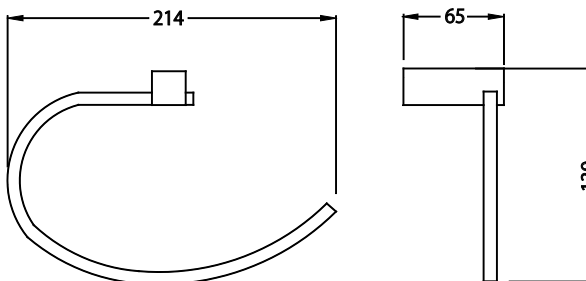

Serie 160 (XS) - Solid Brass Accessories Collection

XS.1001
Robe Hook

XS.1007
TP Holder

XS.1008
Towel Ring

XS.1009
Towel Bar - 24"

XS.1001
Robe Hook

XS.1007
TP Holder

XS.1008
Towel Ring

XS.1009
Towel Bar - 24"