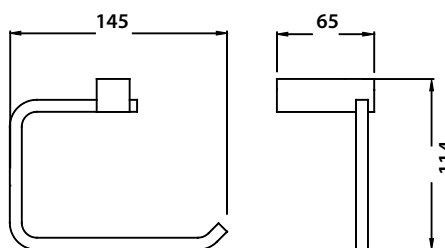

Serie 160 (XS) - Solid Brass Accessories Collection

XS.1001
Robe Hook

XS.1007
TP Holder

XS.1008
Towel Ring

XS.1009
Towel Bar - 24"

XS.1001
Robe Hook

XS.1007
TP Holder

XS.1008
Towel Ring

XS.1009
Towel Bar - 24"