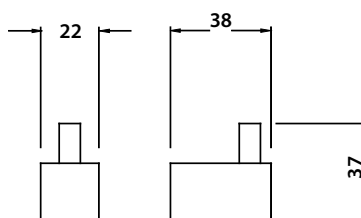

Serie 160 (XS) - Solid Brass Accessories Collection

XS.1001
Robe Hook

XS.1007
TP Holder

XS.1008
Towel Ring

XS.1009
Towel Bar - 24"

XS.1001
Robe Hook

XS.1007
TP Holder

XS.1008
Towel Ring

XS.1009
Towel Bar - 24"